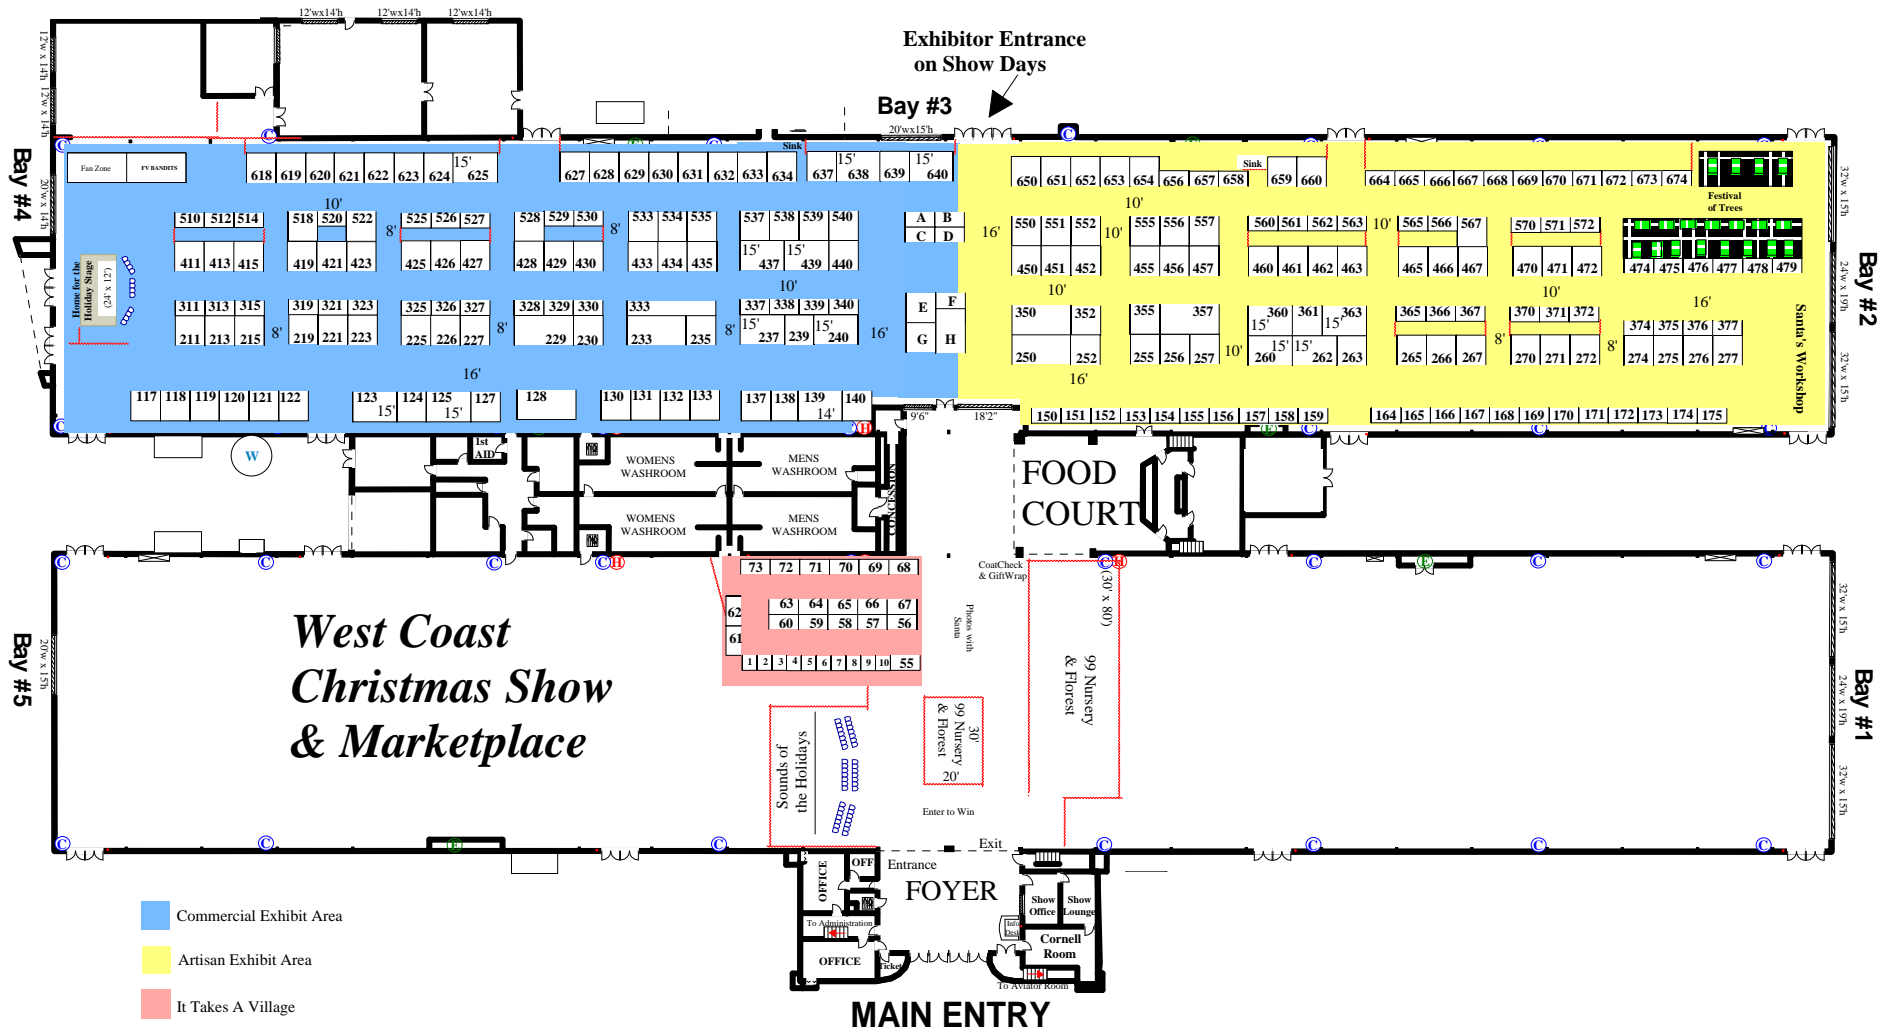

# West Coast Christmas Show & Marketplace November 15-17, 2019

**Legend**

- W - Harvested Water Collection Unit
- E - Electrical Room
- C - Cold Water wall faucet with floor drain
- HC - Hot/Cold Water wall faucet with Drain hookup

Floor plan for illustration purposes only.  
Floor plan subject to change without notice.