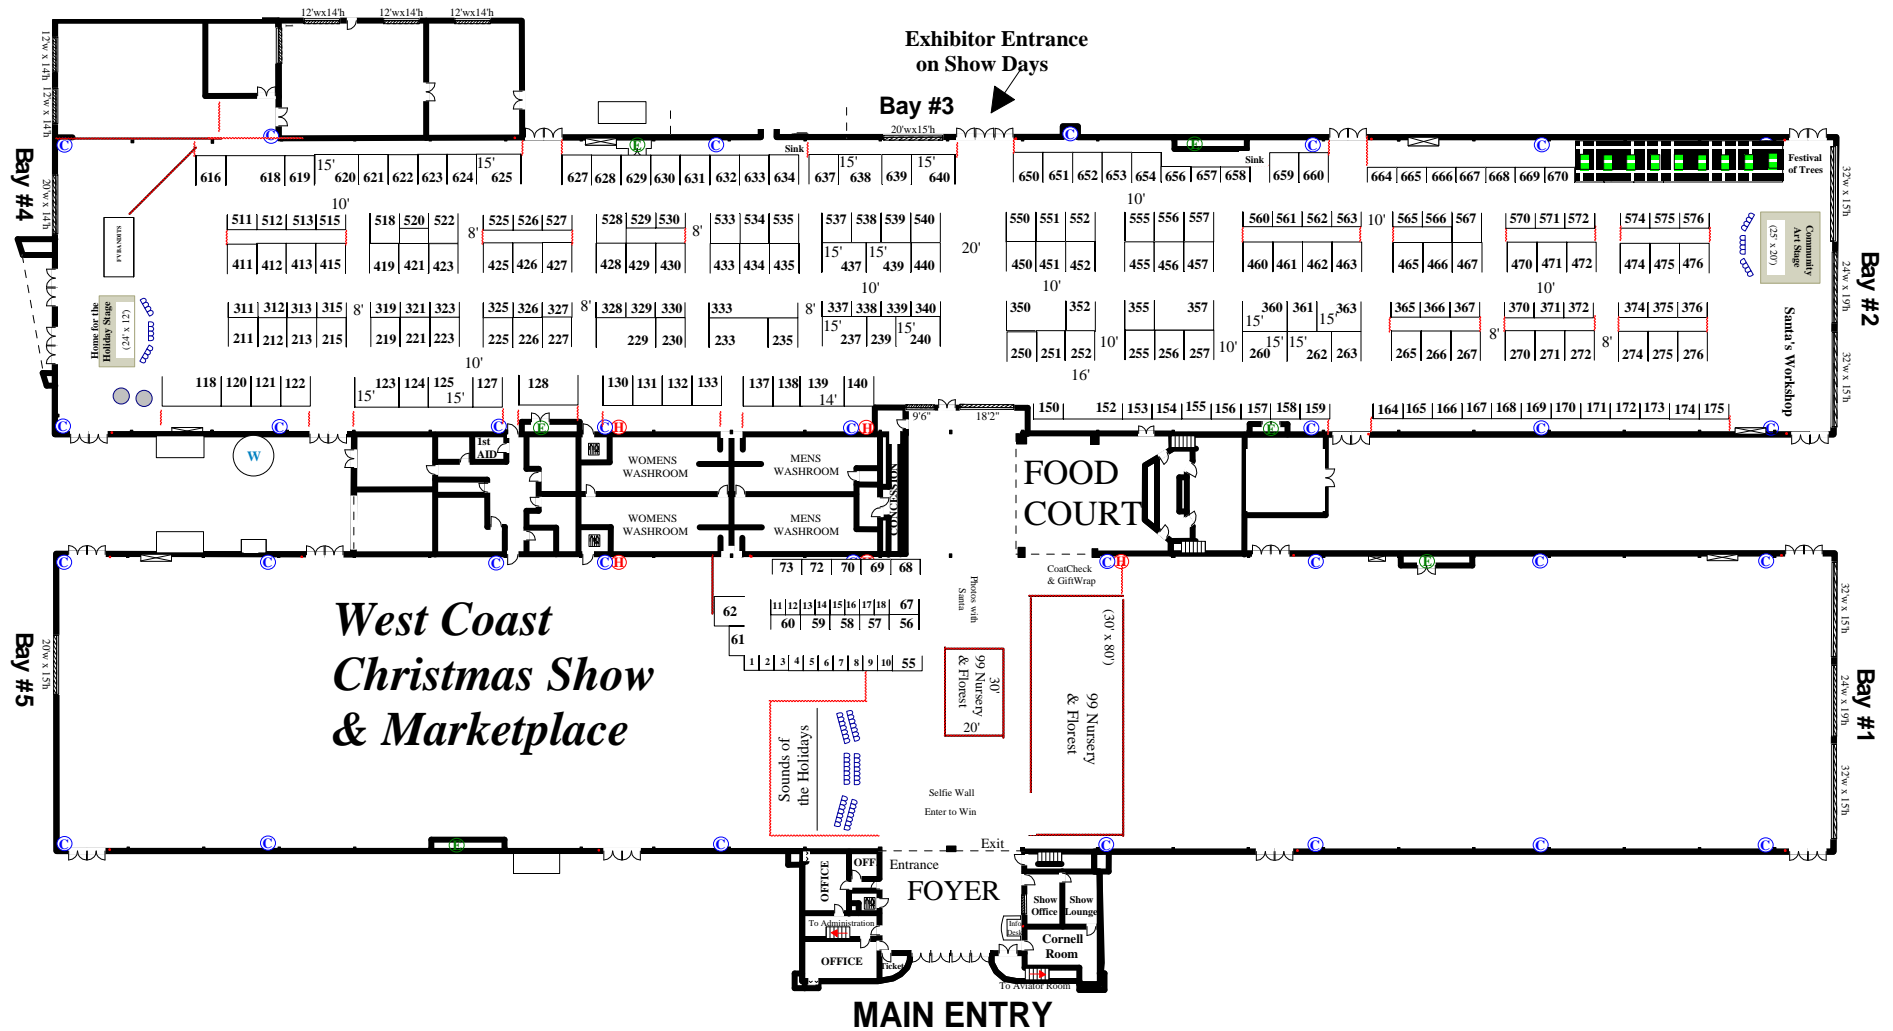

West Coast Christmas Show & Marketplace

November 20 - 22, 2020

Floorplan updated : Sept 4/19

Legend

- W - Harvested Water Collection Unit
- Ⓜ - Electrical Room
- Ⓢ - Cold Water wall facet with floor drain
- ⓈⓈ - Hot/Cold Water wall facet with Drain hookup

Floor plan for illustration purposes only.
Floor plan subject to change without notice.